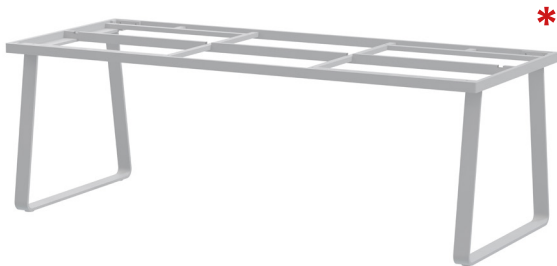

KONOS

dining

With our table concept, you decide what your ideal dining table looks like. Konos is an organic shaped frame, available in anthracite and light grey to match many 4 Seasons Outdoor dining chairs. Pick your perfect table top next: HPL / Teak / Ceramic materials are available.

- 5 year warranty
- stainless steel
- steel
- teak
- HPL
- ceramic

KONOS TABLE FRAME

rectangle, 220 x 95 cm anthracite

article nr.: 19771
materials: stainless steel, steel

price: may vary per country
contact your [local 4SO store](#)

warranty: 5 year

height	width	depth
72 cm	220 cm	95cm

KONOS TABLE FRAME

rectangle, 220 x 95 cm., frost light grey

article nr.: 19772
materials: stainless steel, steel

price: may vary per country
contact your [local 4SO store](#)

warranty: 5 year

height	width	depth
72 cm	220 cm	95cm

* TO COMBINE WITH:

CERAMIC TABLE TOP

220 x 95 cm., anthracite marble

article nr.: 19717
materials: ceramic

price: contact your [local 4SO store](#)

warranty: 5 year